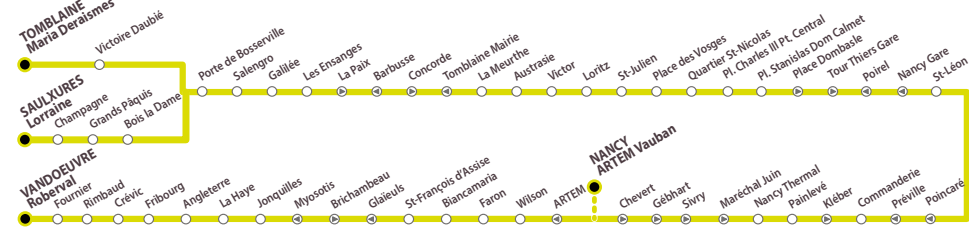

11

DIRECTION TOMBLAINE MARIA DERAISMES / SAULXURES LORRAINE

HORAIRES DE SEMAINE DU LUNDI AU VENDREDI

Table of train schedules for the week (Monday to Friday) from Vandoeuvre Roberval to Saulxures Lorraine. Columns represent departure times at 15-minute intervals.

Table of train schedules for the week (Monday to Friday) from Nancy ARTEM Vauban to Saulxures Lorraine. Columns represent departure times at 15-minute intervals.

Table of train schedules for the week (Monday to Friday) from Vandoeuvre Roberval to Saulxures Lorraine. Columns represent departure times at 15-minute intervals.

11

DIRECTION TOMBLAINE MARIA DERAISMES / SAULXURES LORRAINE HORAIRES DU SAMEDI

Table of train schedules for Saturday from Vandoeuvre Roberval to Saulxures Lorraine. Columns represent departure times at 15-minute intervals.

Table of train schedules for Saturday from Nancy ARTEM Vauban to Saulxures Lorraine. Columns represent departure times at 15-minute intervals.

Table of train schedules for Saturday from Vandoeuvre Roberval to Saulxures Lorraine. Columns represent departure times at 15-minute intervals.

Table of train schedules for Saturday from Nancy ARTEM Vauban to Saulxures Lorraine. Columns represent departure times at 15-minute intervals.

Table of train schedules for Saturday from Vandoeuvre Roberval to Saulxures Lorraine. Columns represent departure times at 15-minute intervals.

DIMANCHES ET JOURS FÉRIÉS SERVICE À LA DEMANDE RÉSA GO

Le service Résago vous permet de vous déplacer le dimanche et les jours fériés entre tous les arrêts d'une même zone (A, B, C, D ou E) ou de rejoindre la ligne Tempo (1,2,3,4) la plus proche. Le service fonctionne de 7h à 21h et il est accessible avec tous les titres de transport valables sur le réseau Stan.

Vous réservez votre transport à l'avance ou au dernier moment et on vous assure un bus dans les 30 minutes :

- sur l'application mobile Résago
  sur le site internet www.reseau-stan.com
  par téléphone au 03 83 36 21 21 (du lundi au dimanche de 7h à 19h30)

Lors de la réservation :

- vous indiquez votre adresse ou arrêt de départ, la date de votre voyage et l'horaire de départ souhaités
  on vous propose un créneau horaire le plus proche de votre demande et au plus tard 30 minutes après l'horaire souhaité
  vous validez votre réservation et vous recevez ensuite un sms de confirmation de votre réservation
  vous pouvez aussi réserver votre voyage retour ou programmer des voyages réguliers

Le jour de votre déplacement :

- 30 minutes avant votre voyage, vous recevez un sms qui vous indique l'horaire exact et l'arrêt de montée.
  10 minutes avant votre voyage, vous recevez un second sms qui vous rappelle le passage du véhicule. Vous pouvez suivre l'avancée du véhicule sur l'application mobile.

- Vous vous rendez à l'arrêt de montée quelques minutes avant l'horaire de passage.
  En montant à bord, vous validez votre titre de transport. Le conducteur notifie la prise en charge sur sa tablette et vous emmène à destination.

Les zones :

- Zone A = Maxéville Ouest, Nancy Nord, Malzéville, Dommarthemont et Saint Max
  Zone B = Nancy Est Essey-lès-Nancy, Pulnoy, Seichamps, Saulxures-lès-Nancy et Tomblaine
  Zone C = Art-sur-Meurthe et Laneuveville-devant-Nancy
  Zone D = Jarville-la-Malgrange, Heillecourt, Fléville-devant-Nancy, Ludres et Houdemont
  Zone E = Vandœuvre-lès-Nancy, Villers-lès-Nancy, Laxou, Nancy Sud et Ouest

DÉTAILS SUR WWW.RESEAU-STAN.COM ET SUR L'APPLICATION RÉSA GO

Les lignes Tempo circulent le dimanche et les jours fériés de 7h à 00h30 :