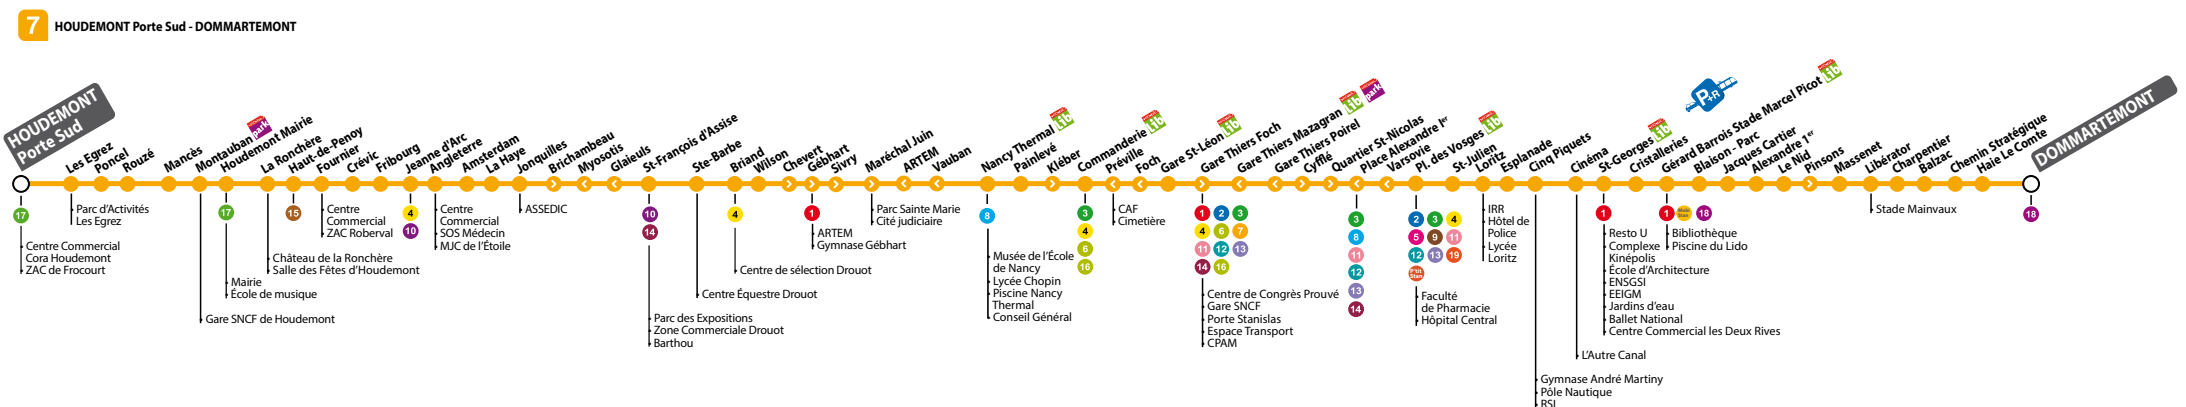

7 DIRECTION HOUEMONT PORTE SUD HORAIRES DU DIMANCHE ET JOURS FÉRIÉS

Table of bus timetables for Sundays and public holidays from Dommartemont to Houemont Porte Sud.

Table of bus timetables for Sundays and public holidays from Houemont Porte Sud to Dommartemont.

Table of bus timetables for Sundays and public holidays from Dommartemont to Houemont Porte Sud, continuing from the previous table.

Table of bus timetables for Sundays and public holidays from Houemont Porte Sud to Dommartemont, continuing from the previous table.

7 DIRECTION HOUEMONT PORTE SUD HORAIRES DE SEMAINE VACANCES SCOLAIRES

Table of bus timetables for school holiday weeks from Dommartemont to Houemont Porte Sud.

Table of bus timetables for school holiday weeks from Houemont Porte Sud to Dommartemont.

Table of bus timetables for school holiday weeks from Dommartemont to Houemont Porte Sud, continuing from the previous table.

Table of bus timetables for school holiday weeks from Houemont Porte Sud to Dommartemont, continuing from the previous table.